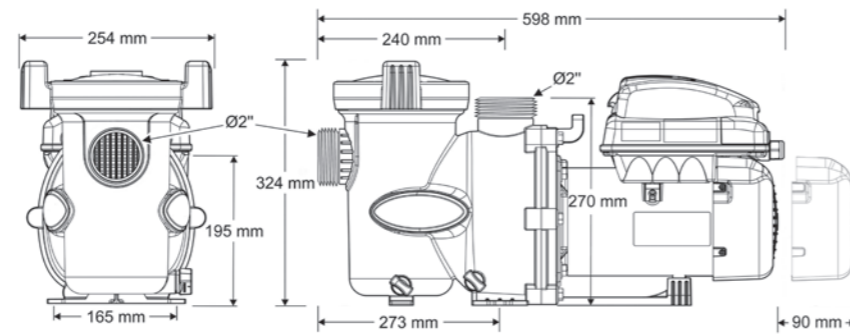

Dimensions