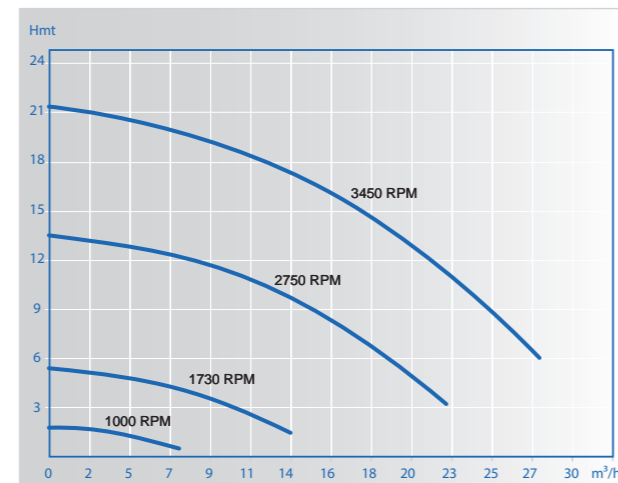

Performance and features